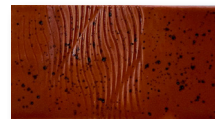

TD510 • Halo Purple

TD511 • Purple Velvet

TD513 • Orange Neon

TD514 • Milk & Honey

SATIN GLAZES

These cone 6 oxidation glazes have a rich, soft, glowing surface. Many of these glazes are semi-transparent and work great with Georgies Interactive Pigments. Mix and layer to create new shades and tones. The ‘satin’ surface creates a great assurance of food safety and durability without the gloss. These glazes are zinc-free.

When you buy ...	4 oz	Pint	Gallon
GS409..... Purple.....	\$9.00.....	\$21.00.....	\$115.50
GS410 White.....	\$9.00.....	\$21.00.....	\$92.50
GS412 Black	\$9.00.....	\$21.00.....	\$115.50
GS413 Robin's Egg.....	\$9.00.....	\$21.00.....	\$92.50

GS402 • Translucent

GS403 • Ocean Motion

GS404 • Speckled Olive

GS406 • Speckled Sienna

GS408 • Soft Pink

GS409 • Purple

GS410 • White

GS412 • Black